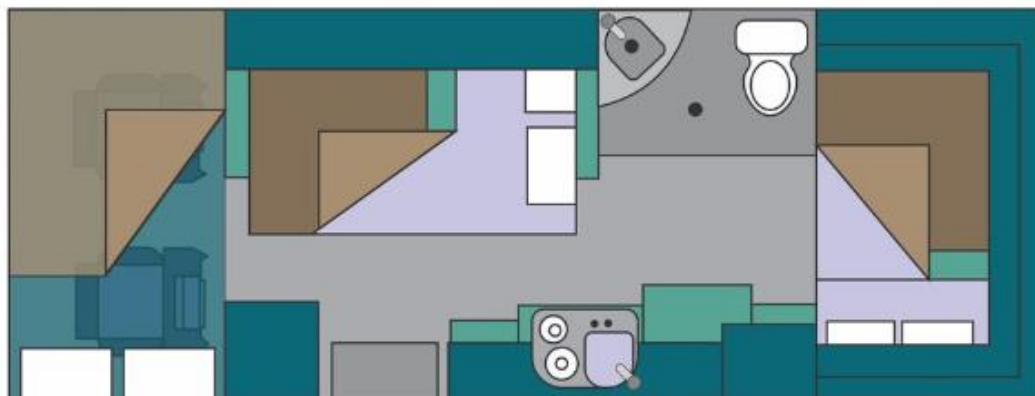

Sleeping for up to 6 Adults

- Rear - Double Bed 2.00m x 1.20m
- Front - Single 1.85m x 1.20m
- Over Cab – 2.10m x 1.20m

Vehicle Dimensions

- Length – 6.90m
- Width - 2.30m
- Height – 3.40m
- Interior Height – 2.00m

Maui M6B Floorplans

Day

Night

Floor plans and specifications are intended as a guide and Maui cannot guarantee exact specifications and layouts.