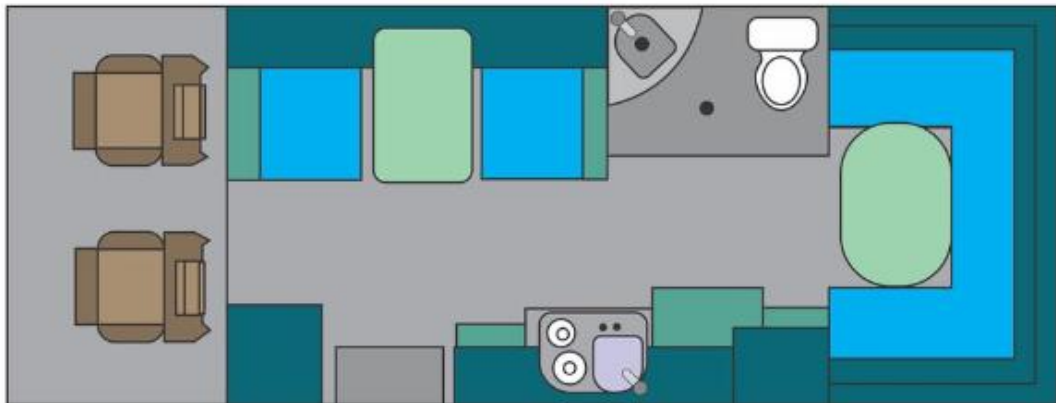

Sleeping for up to 6 Adults

- Rear - Double Bed 2.00m x 1.20m
- Front - Single 1.85m x 1.20m
- Over Cab – 2.10m x 1.20m

Vehicle Dimensions

- Length – 6.90m
- Width - 2.30m
- Height – 3.40m
- Interior Height – 2.00m

Maui M6B Floorplans

Day

Night

Floor plans and specifications are intended as a guide and Maui cannot guarantee exact specifications and layouts.