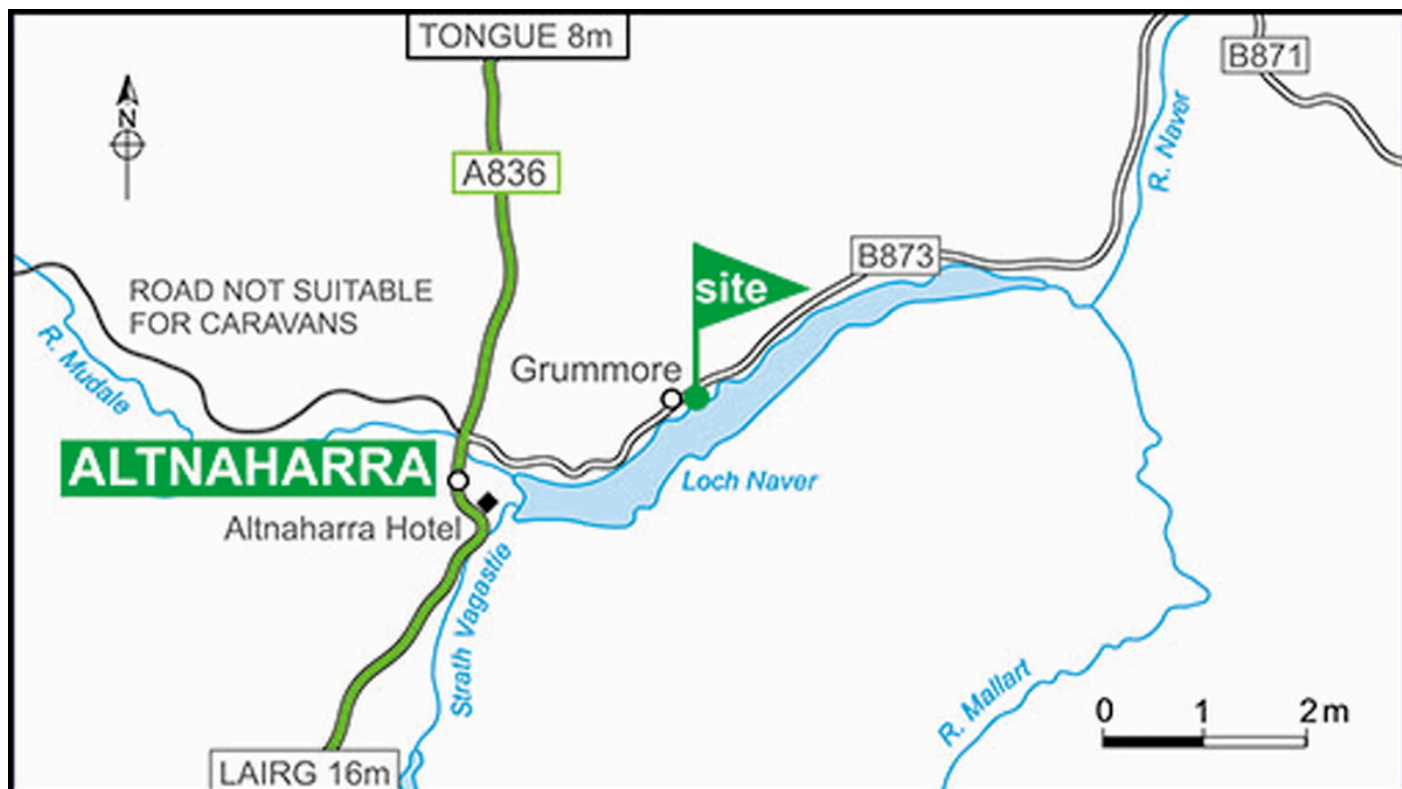

Altnaharra Club Campsite

15.5.2024

For the latest travel information please visit the “map” tab on the site webpage:

<https://www.caravanclub.co.uk/club-sites/scotland/highlands/altnaharra-club-campsite/>

Directions

- Turn right off A836 (Lairg - Tongue) at crossroads 0.5 mile past Altnaharra Hotel onto B873 (Syre).
- The Site is on the right in about 3 miles between road and loch shore.
- The minor road to Hope is not suitable for caravans.
- If approaching from North (Bettyhill) on B873: on arrival at site, drive through gate into site entrance, park outfit, then book in at office. This is to prevent causing a traffic hazard and requiring to reverse on narrow road.

Location information

Postcode: IV27 4UE

GPS: Lat 58.296449 / Lon -4.372976

OS field ref: NC609366

OS map ref: 16

Handbook map ref: E19

Site Contact details

Telephone: 01549 411226