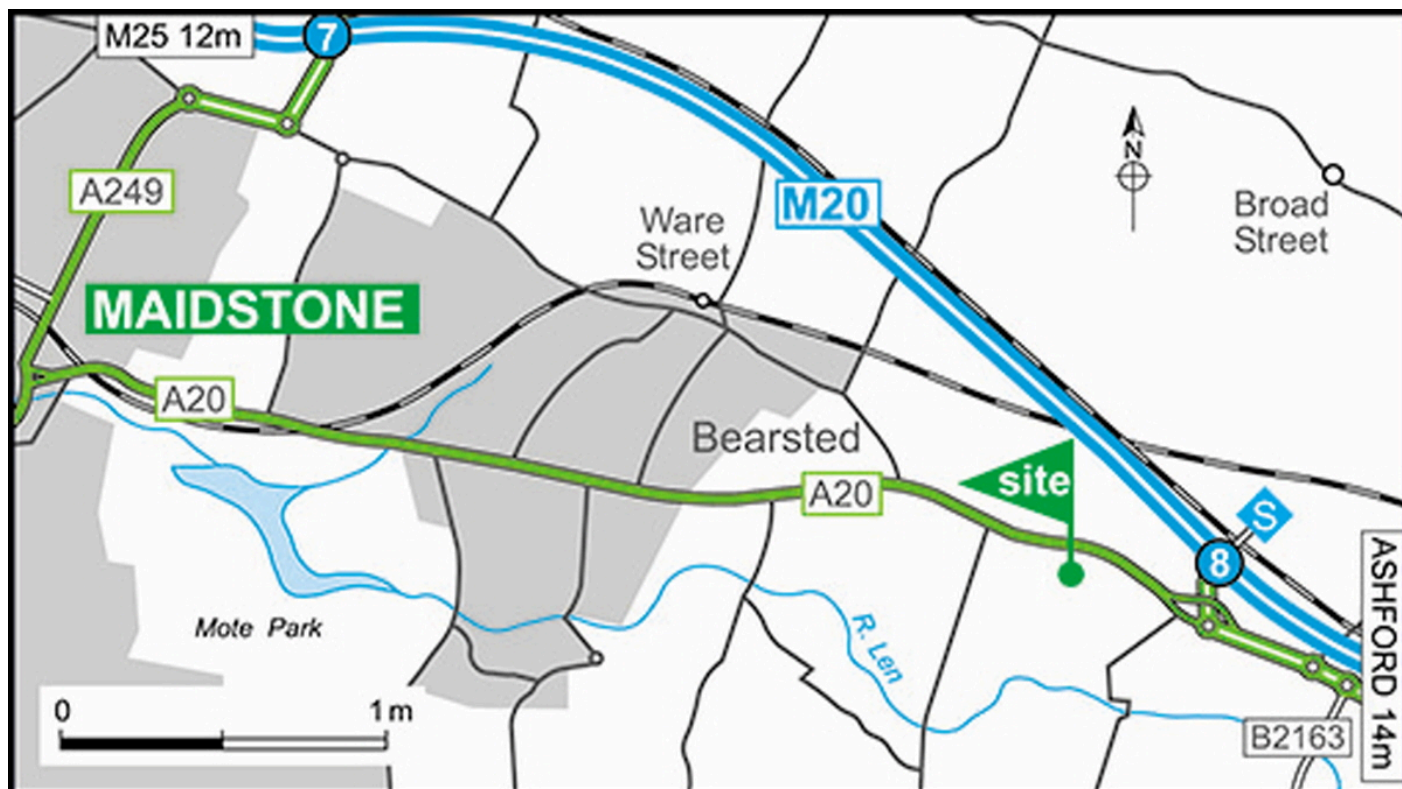

Bearsted Club Campsite

05.08.2024

For the latest travel information please visit the “map” tab on the site webpage:

<https://www.caravanclub.co.uk/club-sites/england/south-east-england/kent/bearsted-club-campsite/>

Directions

- Leave the M20 at junction 8. At the roundabout turn into the road signposted Maidstone.
- At the next roundabout take the second exit onto the A20 signposted Bearsted.
- The site is on the left in about 0.5 mile

Location information

Postcode: ME17 1XH

GPS: Lat 51.2641 / Lon 0.6037

OS field ref: TQ810551

OS map ref: 188

Handbook map ref: L4

Transport links

Bus stop within 1 mile

Daily public Transport within 1 mile

Nearest park and ride: Maidstone

Nearest port: Dover (45 miles)

Nearest train station: Bearstead

Train station within 5 miles

Car hire

[Car hire available](#)

Site Contact details