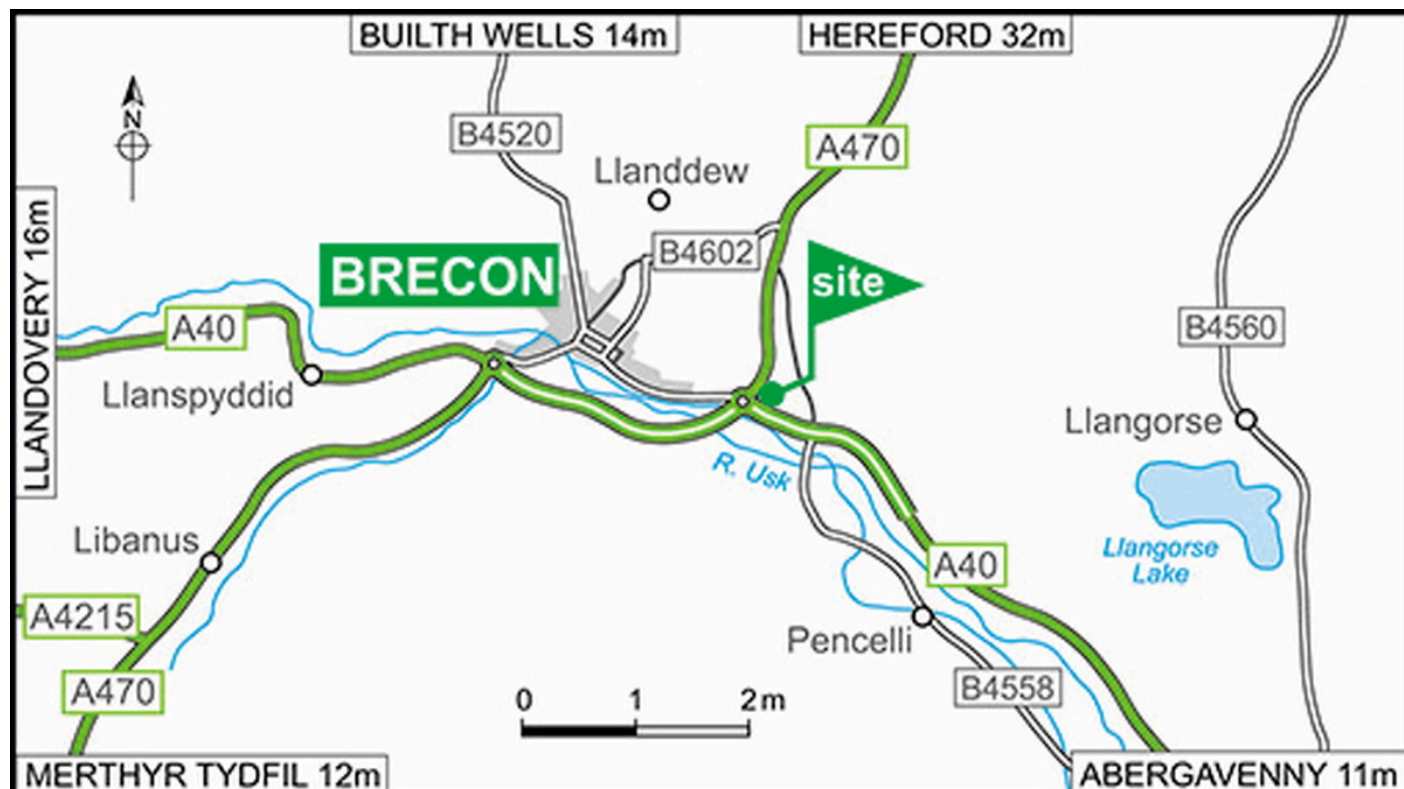

Brecon Beacons Club Campsite

10.5.2024

For the latest travel information please visit the “map” tab on the site webpage:

<https://www.caravanclub.co.uk/club-sites/wales/powys/brecon-beacons-club-campsite/>

Directions

- On A470 (Brecon – Builth Wells) 200 yards past the roundabout junction with the A40 (eastern end Brecon Bypass).

Note: Members are advised to take care on the approach road to the site.

Location information

Postcode: LD3 7SH

GPS: Lat 51.941778 / Lon -3.35452

OS field ref: SO069278

OS map ref: 160

Handbook map ref: F5

Transport links

Bus stop within 1 mile

Buses go to: Abergavenny and Brecon

Daily public Transport within 1 mile

Site Contact details

Telephone: 01874 623325