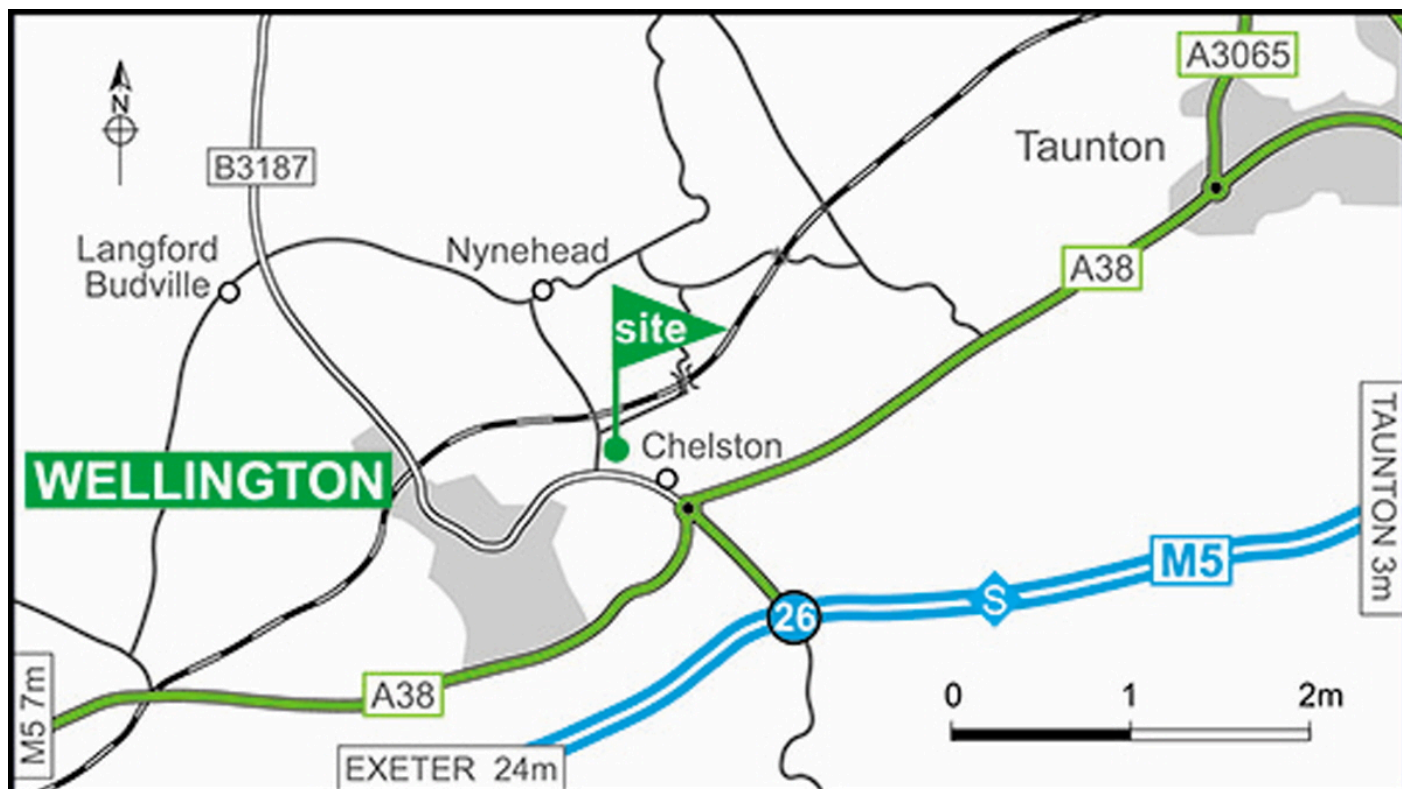

Cadeside Club Campsite

15.5.2024

For the latest travel information please visit the “map” tab on the site webpage:

<https://www.caravanclub.co.uk/club-sites/england/southern-england/somerset/cadeside-club-campsite/>

Directions

- Leave the M5 at junction 26 onto the A38 link road (signposted Wellington).
- Within 0.75 mile at the roundabout turn onto B3187 (signposted Wellington).
- In about 0.5 mile at the mini roundabout turn right (third exit signposted Nynehead, Poole).
- The Site is on the right within 80 yards.

Please note: The site is adjacent to rail and road, therefore some noise can be expected.

Location information

Postcode: TA21 9HN

GPS: Lat 50.98609 / Lon -3.2176

OS field ref: ST147214

OS map ref: 181

Handbook map ref: F3

Transport links

Bus stop within 1 mile

Buses go to: Wellington and Taunton

Daily public Transport within 1 mile

Nearest train station: Taunton

Car hire

[Car hire available](#)

Site Contact details