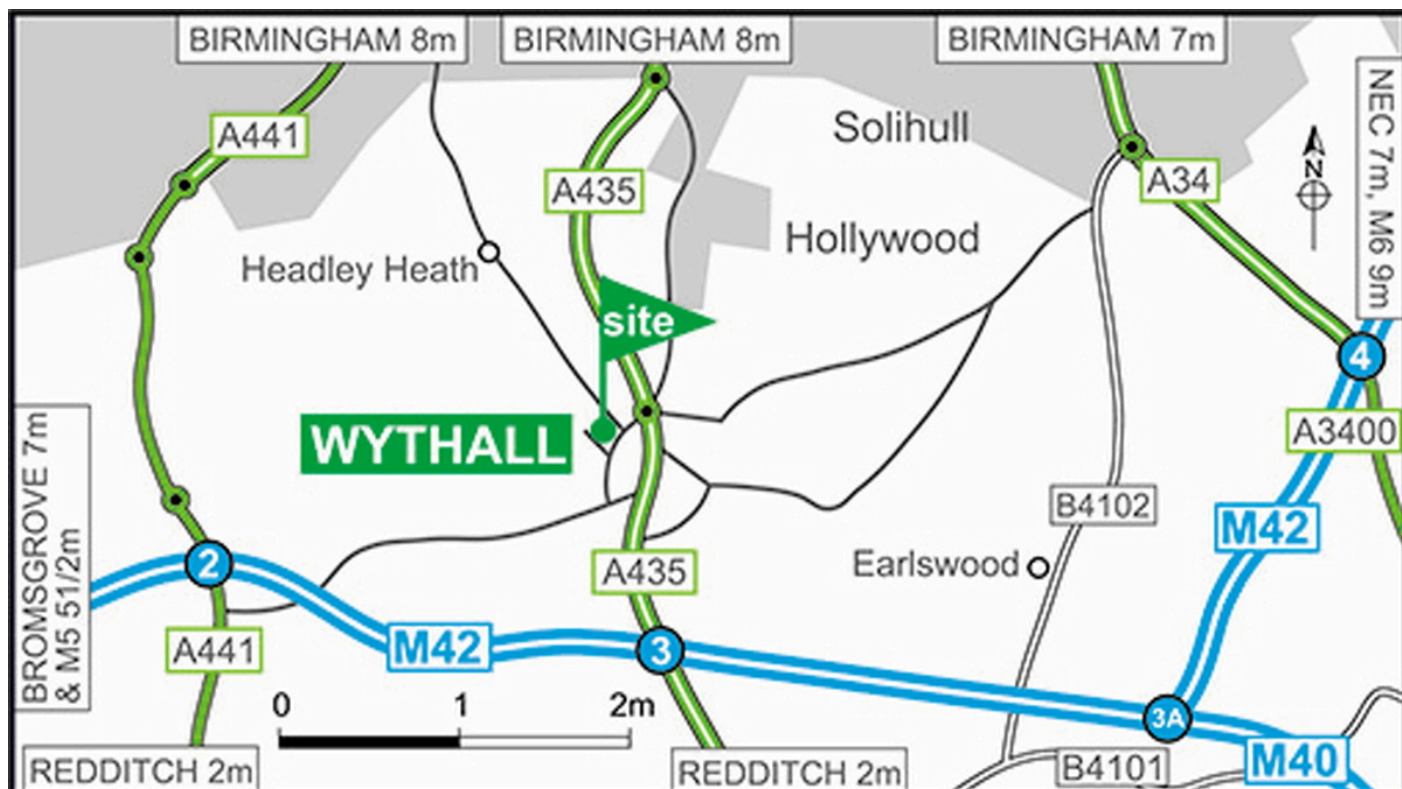

Chapel Lane Club Campsite

15.5.2024

For the latest travel information please visit the “map” tab on the site webpage:

<https://www.caravanclub.co.uk/club-sites/england/west-midlands/west-midlands/chapel-lane-club-campsite/>

Directions

- Leave the M42 at junction 3 onto the A435 dual carriageway towards Birmingham.
- In 1.25 miles at the roundabout turn left into Middle Lane (signposted Headley Heath, Alvechurch).
- In 150 yards turn left into Chapel Lane.
- In 300 yards turn right at the church and then immediately right again into site.

Location information

Postcode: B47 6JX

GPS: Lat 52.373 / Lon -1.8942

OS field ref: SP073750

OS map ref: 139

Handbook map ref: H6

Transport links

Bus stop within 1 mile

Daily public Transport within 1 mile

Nearest train station: Wythall

Train station within 5 miles

Car hire

[Car hire available](#)

Site Contact details

Telephone: 01564 826483