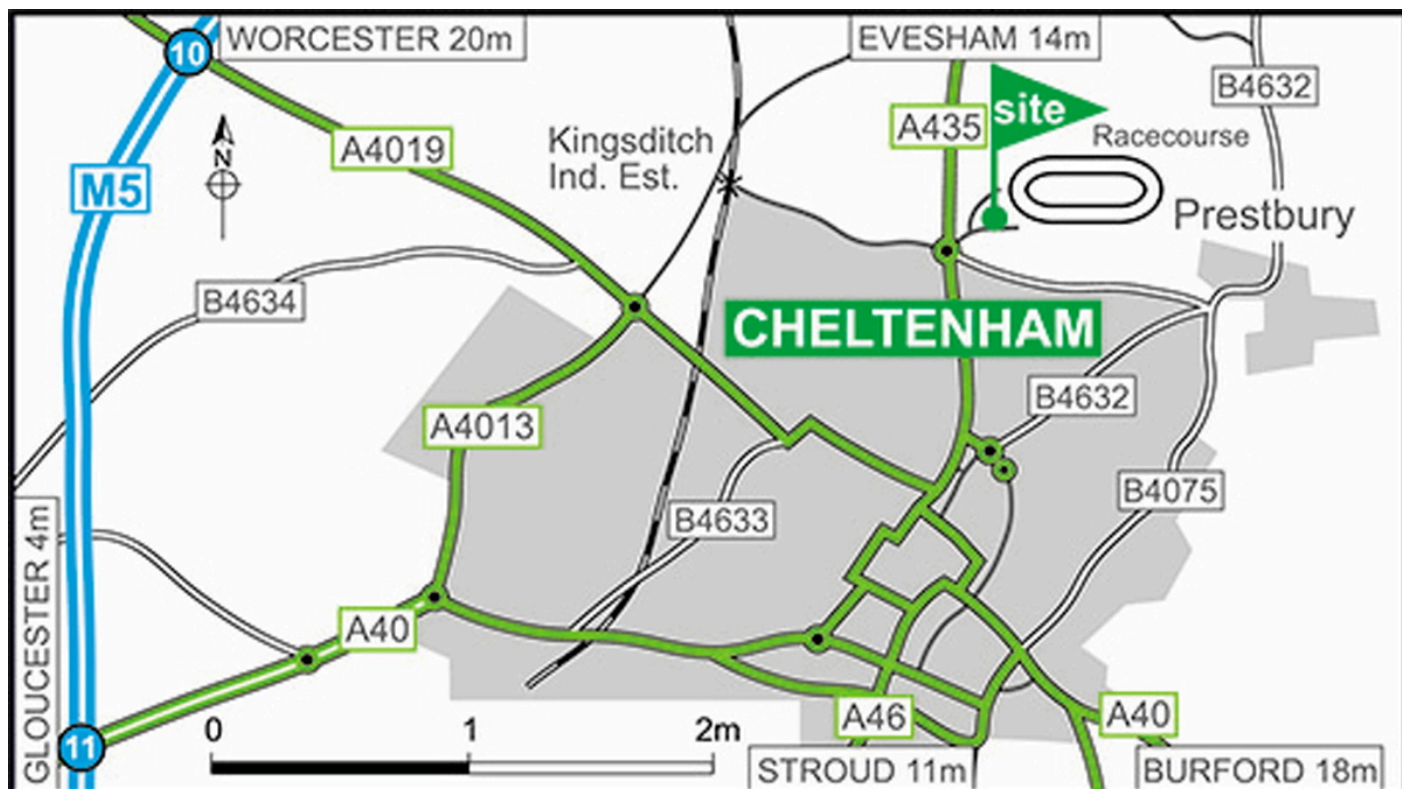

## Cheltenham Racecourse Club Campsite

15.5.2024

For the latest travel information please visit the “map” tab on the site webpage:

<https://www.caravanclub.co.uk/club-sites/england/cotswolds/gloucestershire/cheltenham-racecourse-caravan-club-site/>

### Directions

#### From the North:

- Leave the M5 at junction 9.

#### From the South:

- Leave the M5 at junction 11.
- Then from all directions follow signposts to Cheltenham and the brown racecourse signs.
- At the roundabout at the edge of the racecourse follow Club signs.
- The site is inside the racecourse.