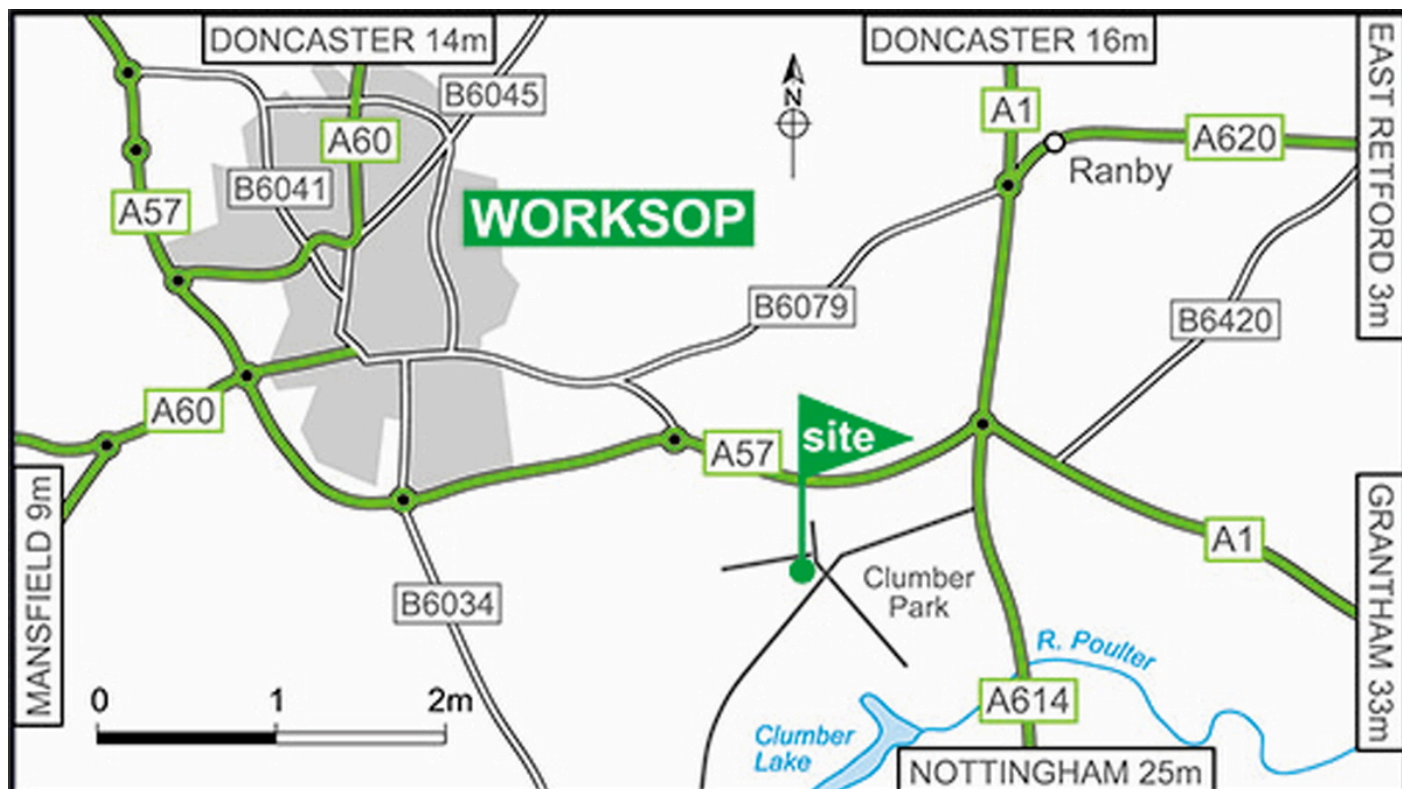

Clumber Park Club Campsite

10.5.2024

For the latest travel information please visit the “map” tab on the site webpage:

<https://www.caravanclub.co.uk/club-sites/england/east-midlands/nottinghamshire/clumber-park-club-campsite/>

Directions

- At the junction of A1/A57/A614 continue onto A614 (signposted New Ollerton).
- In about 0.5 mile turn right through the stone archway into Clumber Park.
- In about 1 mile at the crossroads turn right and immediately left into the site entrance.

Postcode: S80 3AE

GPS: Lat 53.28223 / Lon -1.06113

OS field ref: SK628768

OS map ref: 120

Handbook map ref: J8

Transport links

Buses go to: Worksop and New Ollerton

Nearest train station: Worksop

Train station within 5 miles

Car Hire

[Car hire available](#)

Site Contact details

Telephone: 01909 484758