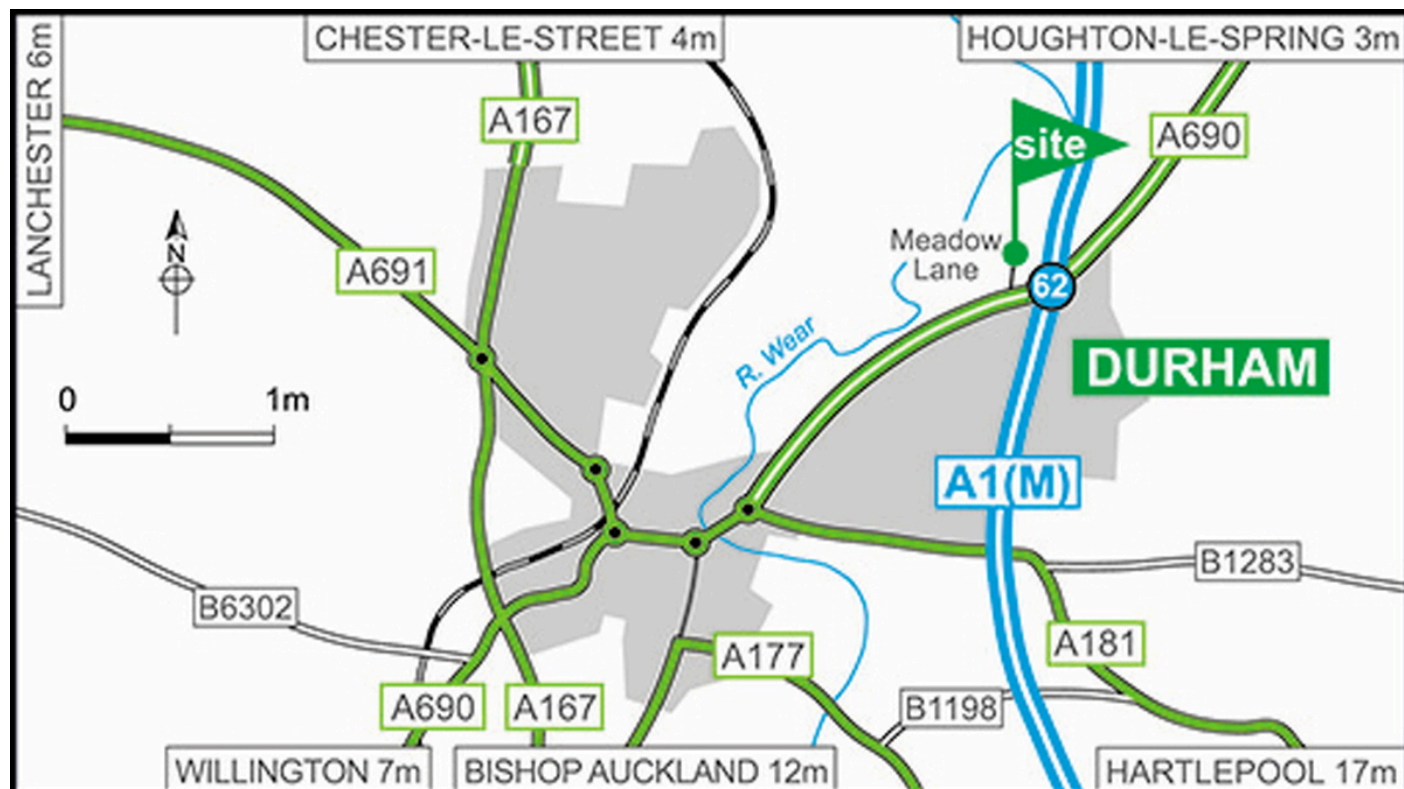

Durham Grange Club Campsite

14.5.2024

For the latest travel information please visit the “map” tab on the site webpage:

<https://www.caravanclub.co.uk/club-sites/england/north-east-england/county-durham/durham-grange-club-campsite/>

Directions

- Leave A1(M) at junction 62 via slip road onto the A690 (signposted Durham), moving immediately to outside lane of dual carriageway to turn right in 50 yards at the International Caravan Site sign into Meadow Lane.
- The site entrance is ahead.
- What3words [///grace.connected.slyly](https://www.what3words.com/#!/en/@@@grace.connected.slyly)

Location Information

Postcode: DH1 1TL

GPS: Lat 54.79545 / Lon -1.53065

OS field ref: NZ303446

OS map ref: 88

Handbook map ref: H11

Transport links

Bus stop within 1 mile

Buses go to: Durham and Sunderland

Daily public Transport within 1 mile

Nearest park and ride: Durham (if walking be aware - busy roads with no pedestrian crossings)

Nearest port: Newcastle (25 miles)

Nearest train station: Durham