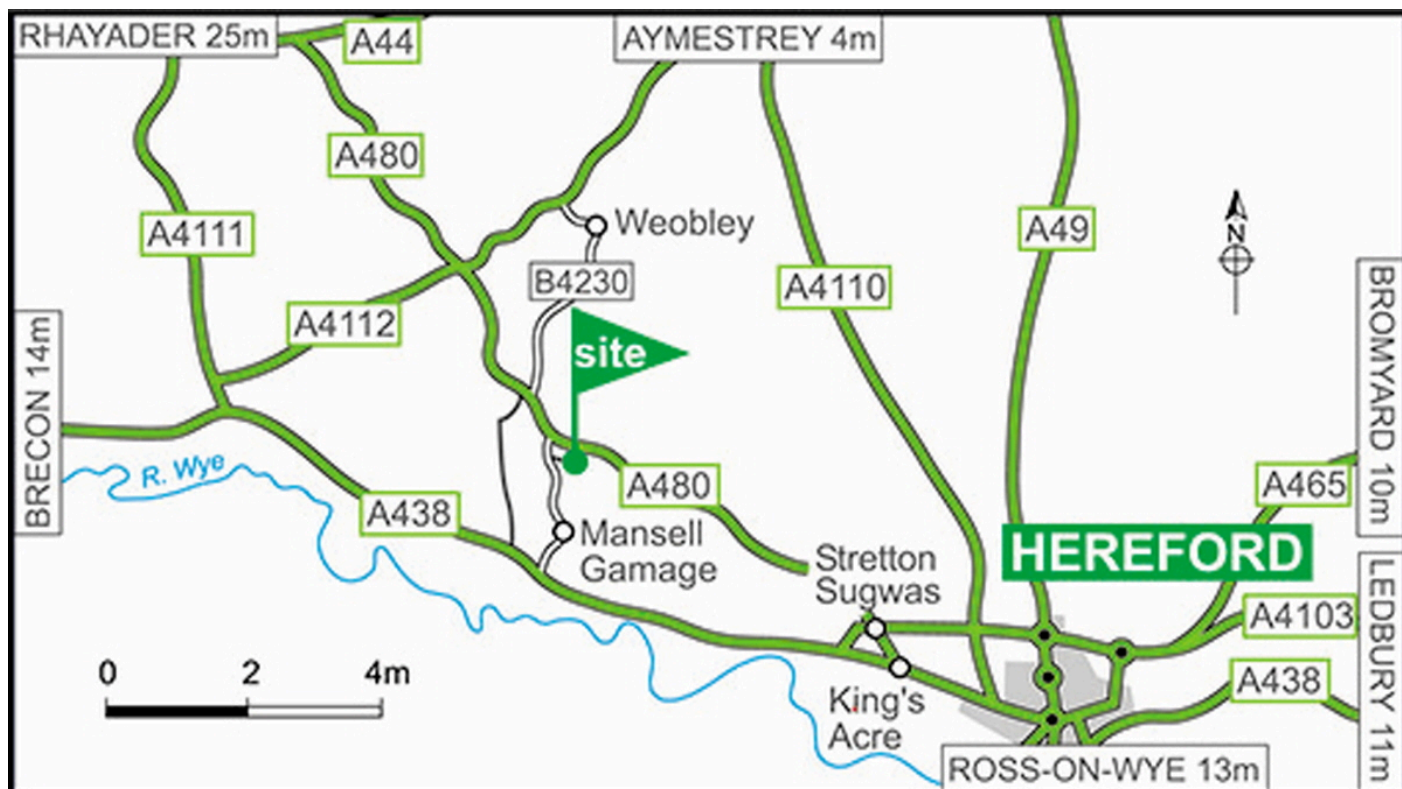

Moorhampton Club Campsite

15.5.2024

For the latest travel information please visit the “map” tab on the site webpage:

<https://www.caravanclub.co.uk/club-sites/england/cotswolds/herefordshire/moorhampton-club-campsite/>

Directions

- Turn right off the A438 (Hereford - Brecon) at Wyevale Garden Centre onto the A480 (signposted Stretton Sugwas, Credenhill).
- In about 6.75 miles turn left onto the B4230 (signposted Mansell Gamage).
- The site entrance is on the left in 400 metres.

Location information

Postcode: HR4 7BE

GPS: Lat 52.11774 / Lon -2.89289

OS field ref: SO390469

OS map ref: 149

Handbook map ref: F5

Transport links

Bus stop within 1 mile

Buses go to: Hereford and Llandrindod Wells

Daily public Transport within 1 mile

Car hire

[Car hire available](#)

Site Contact details

Telephone: 01544 318594