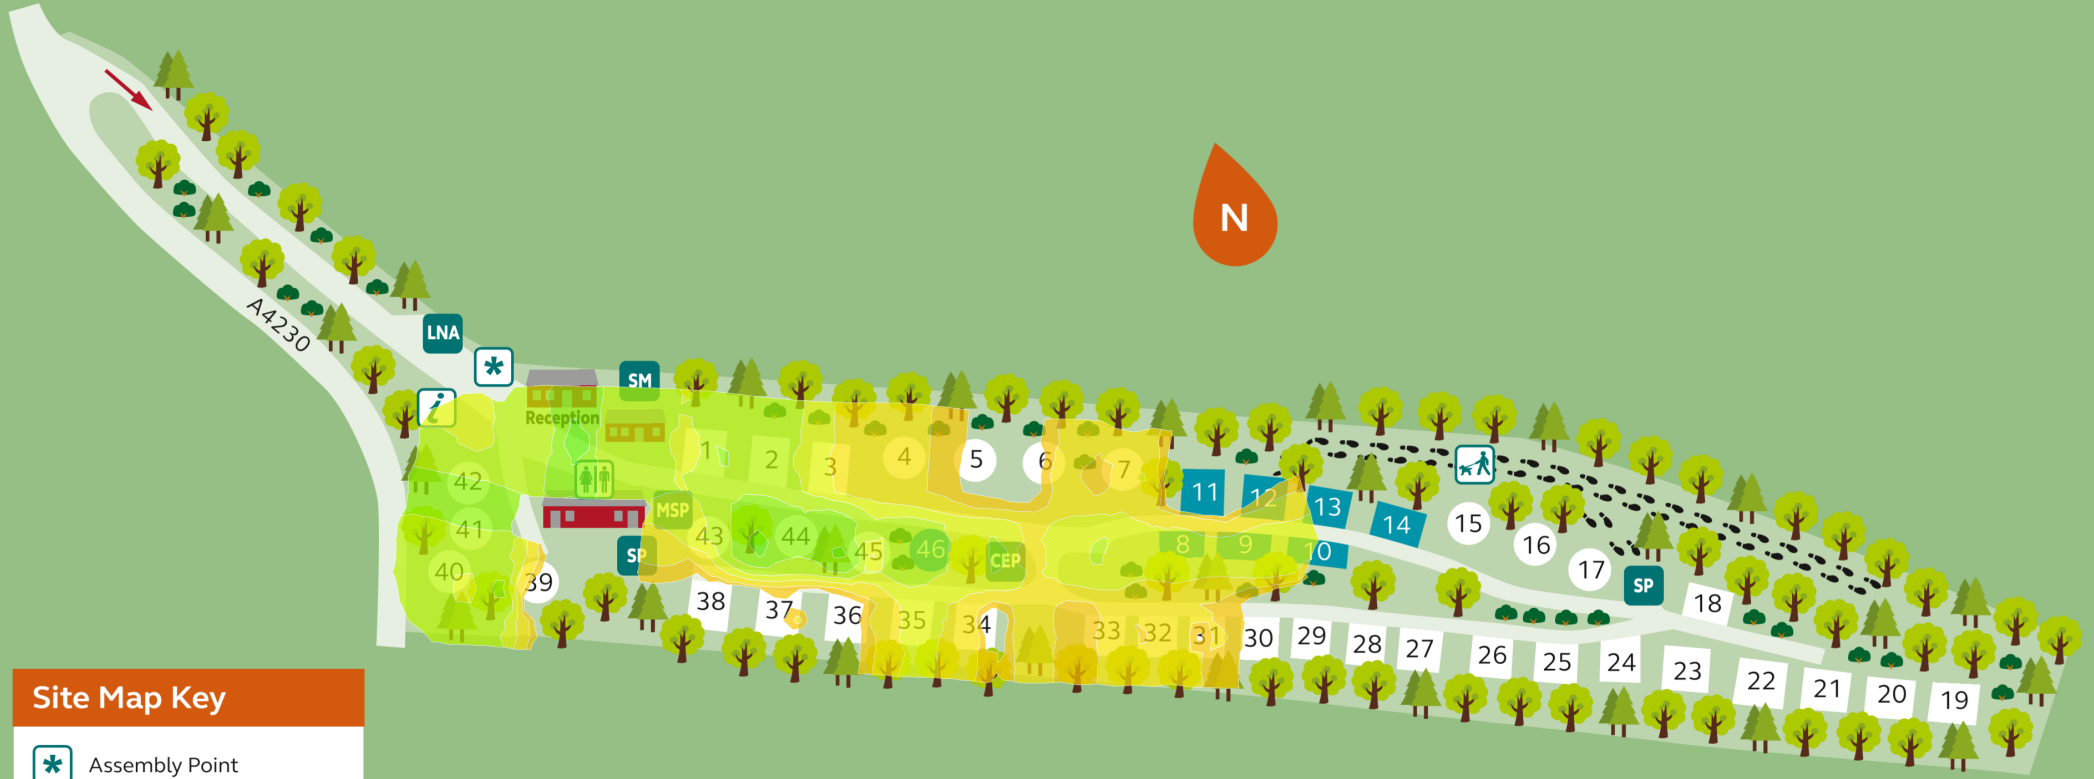

# Moorhampton Club Campsite

-67 dBm  ≥ -30 dBm

## Site Map Key

-  Assembly Point
-  Chemical Toilet Emptying Point
-  Dog Walk
-  Information Room
-  Late Night Arrivals Area
-  Service Point
-  Site Manager
-  Toilet Block
-  Motorhome Service Point