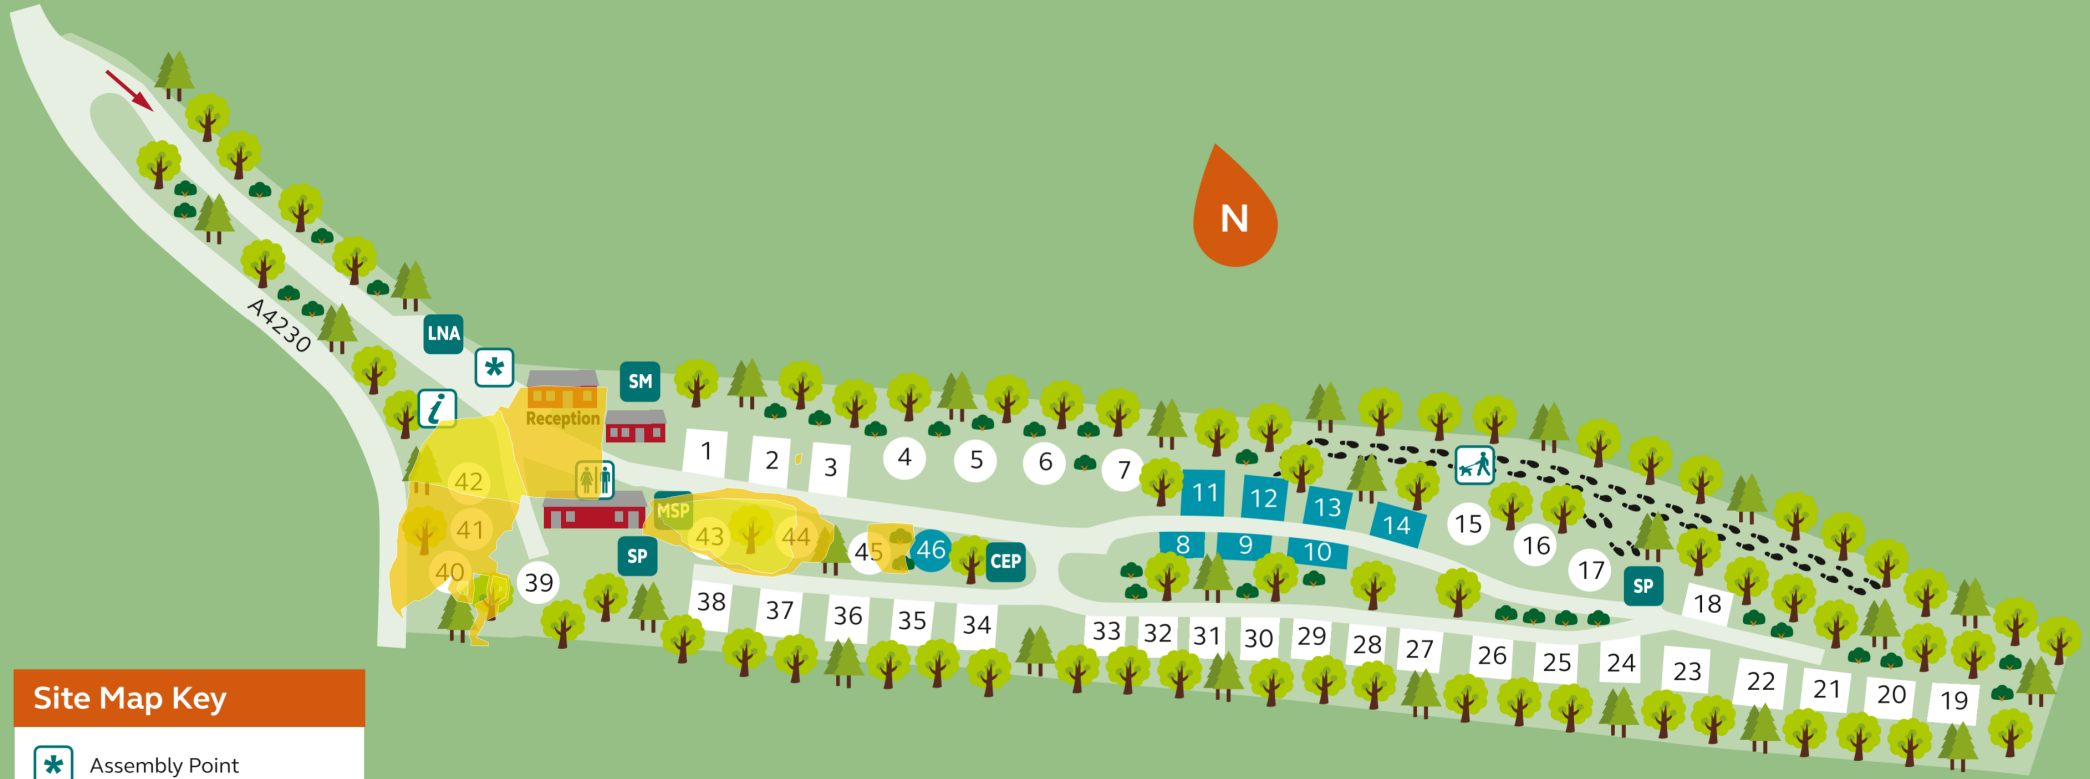

## Site Map Key

-  Assembly Point
-  Chemical Toilet Emptying Point
-  Dog Walk
-  Information Room
-  Late Night Arrivals Area
-  Service Point
-  Site Manager
-  Toilet Block
-  Motorhome Service Point