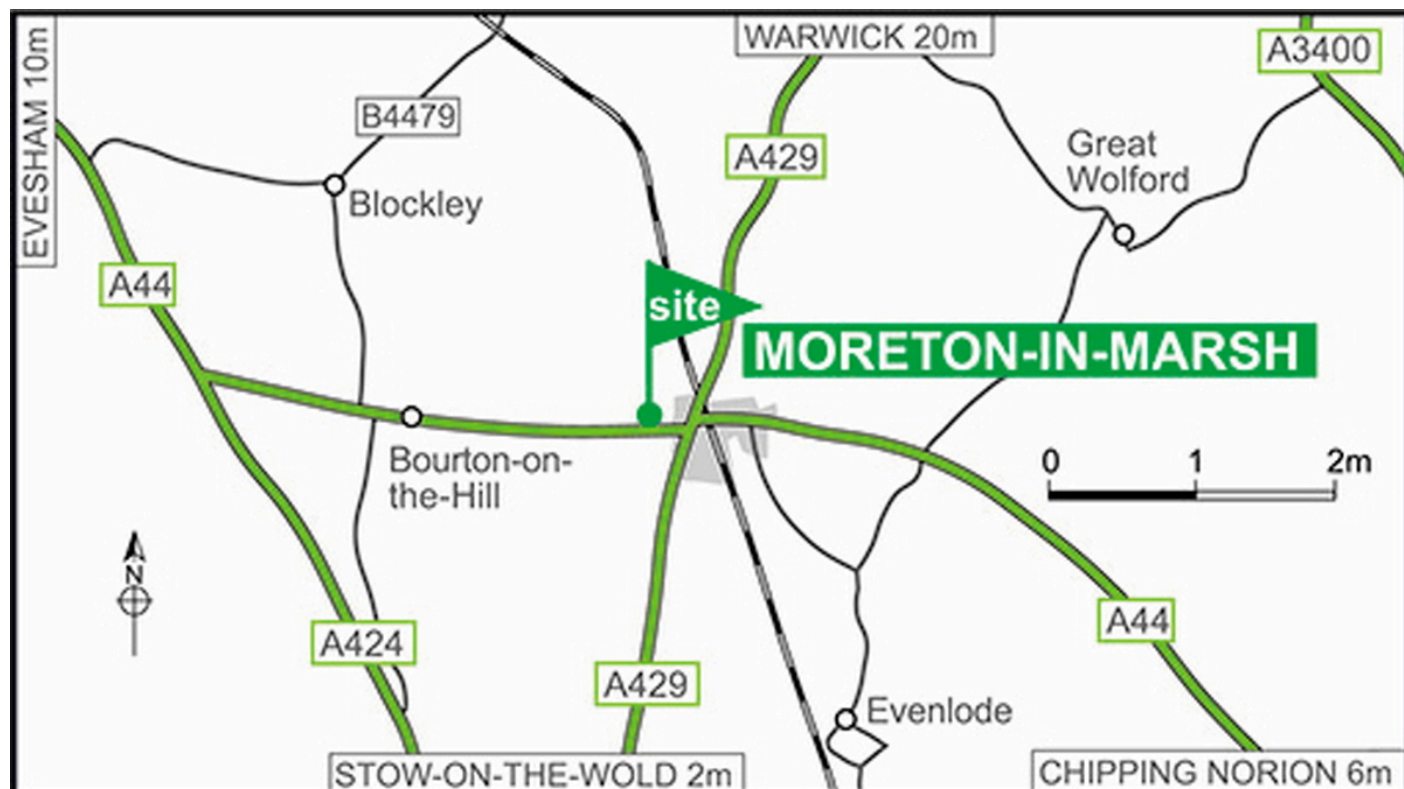

Moreton-in-Marsh Club Campsite

10.5.2024

For the latest travel information please visit the "map" tab on the site webpage:

<https://www.caravanclub.co.uk/club-sites/england/cotswolds/gloucestershire/moreton-in-marsh-club-campsite/>

Directions

- The site entrance is on the right of the A44 (Moreton-in-Marsh - Evesham) within 0.25 mile (250 yards past speed limit signs).

Location information

Postcode: GL56 0BT

GPS: Lat 51.98931 / Lon -1.71097

OS field ref: SP201323

OS map ref: 151

Handbook map ref: H5

Transport links

Bus stop within 1 mile

Buses go to: Chipping Camden, Broadway, Stratford-upon-Avon and from Moreton-in-Marsh village to Stow-on-the-Wold, Bourton-on-the-Water, Cheltenham and Cirencester

Daily public Transport within 1 mile

Nearest park and ride: Stratford-upon-Avon

Nearest train station: Moreton in Marsh

Train station within 5 miles

Car Hire

[Car hire available](#)

Site Contact details

Telephone: 01608 650519