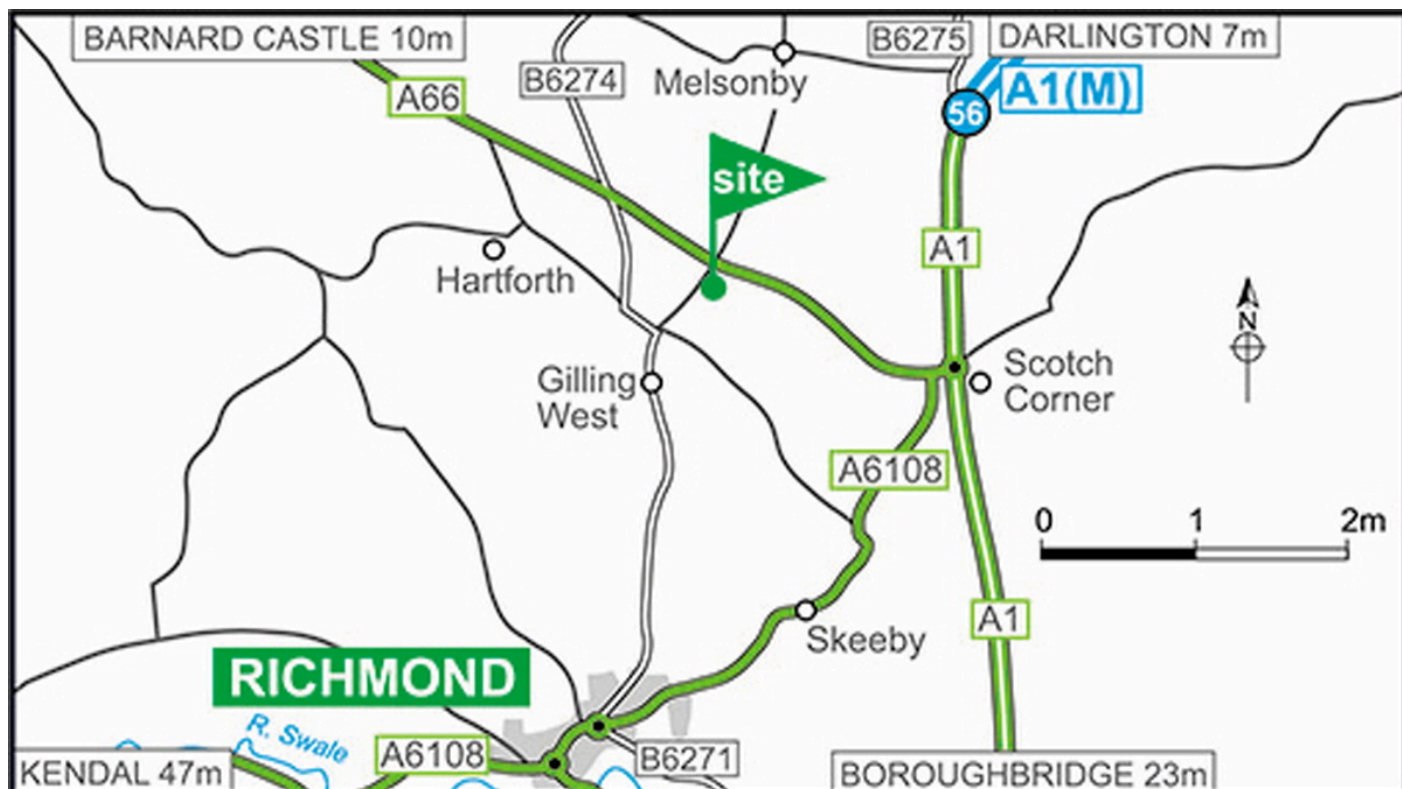

Richmond Hargill House Club Campsite

16.5.2024

For the latest travel information please visit the “map” tab on the site webpage:

<https://www.caravanclub.co.uk/club-sites/england/yorkshire/north-yorkshire/richmond-hargill-house-club-campsite/>

Directions

From A1:

- Leave A1 at Scotch Corner via slip road onto the A66 (signposted Penrith).
- In about 1.5 miles at the crossroads turn left into the road signposted Gilling West, Richmond.
- The site entrance is on the left in 100 yards.

From West on A66:

- Turn right off A66 (Penrith - Scotch Corner) at signpost Gilling West, Richmond.
- Do not turn right into first road signposted B6274, Gilling West, Richmond.