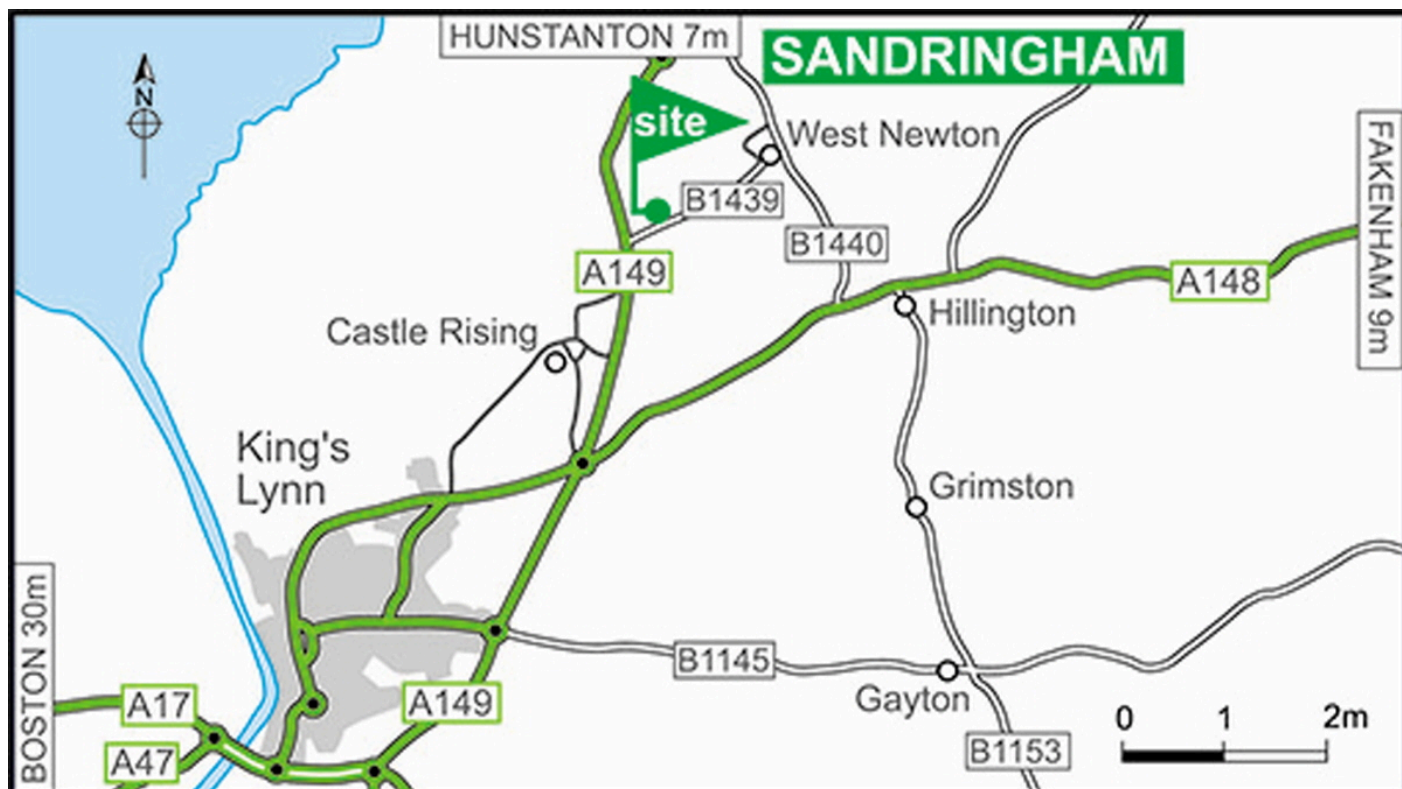

The Sandringham Estate Club Campsite

14.5.2024

For the latest travel information please visit the "map" tab on the site webpage:

<https://www.caravanclub.co.uk/club-sites/england/east-anglia/norfolk/the-sandringham-estate-club-campsite/>

Directions

- Turn right off the A149 (King's Lynn - Hunstanton) onto the B1439 (signposted West Newton).
- Site is on the left within 0.5 mile at rustic sp SECC.

Note: to avoid traffic congestion in the area of Sandringham Country Park do not turn off the A148 onto the B1440.

You are requested not to approach the site through the village of West Newton.

Location Information

Postcode: PE35 6EZ

GPS: Lat 52.81255 / Lon 0.49388

OS field ref: TF682268

OS map ref: 132

Handbook map ref: L7

Transport links

Bus stop within 1 mile

Buses go to: King's Lynn and Hunstanton

Daily public Transport within 1 mile

Car Hire

[Car hire available](#)

Site Contact Details

Telephone: 01553 631614