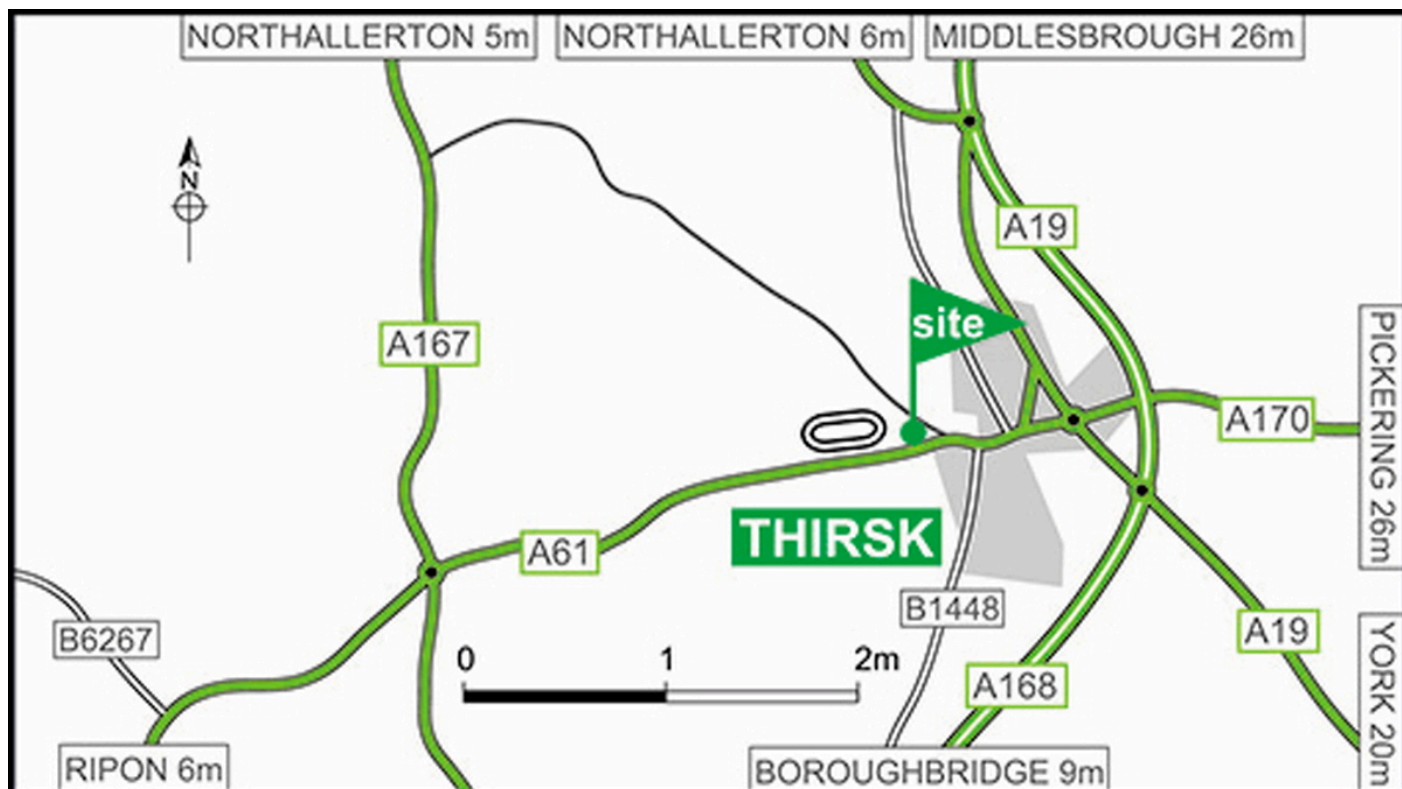

Thirsk Racecourse Club Campsite

16.5.2024

For the latest travel information please visit the “map” tab on the site webpage:

<https://www.caravanclub.co.uk/club-sites/england/yorkshire/north-yorkshire/thirsk-racecourse-club-campsite/>

Directions

Note: Use following route only: caravans are not allowed on A170 Sutton Bank.

- Leave A1 at junction 50 signposted Ripon, Thirsk onto A61 (signposted Thirsk).
- Site entrance is on the left (just past the racecourse buildings).

Location information

Postcode: YO7 1QL

GPS: Lat 54.231305 / Lon -1.349815

OS field ref: SE420820

OS map ref: 99

Handbook map ref: H10

Transport links

Bus stop within 1 mile

Buses go to: Ripon and Northallerton

Daily public Transport within 1 mile

Nearest train station: Thirsk

Shop within 1 mile

Train station within 5 miles

Car hire

[Car hire available](#)

Site Contact details