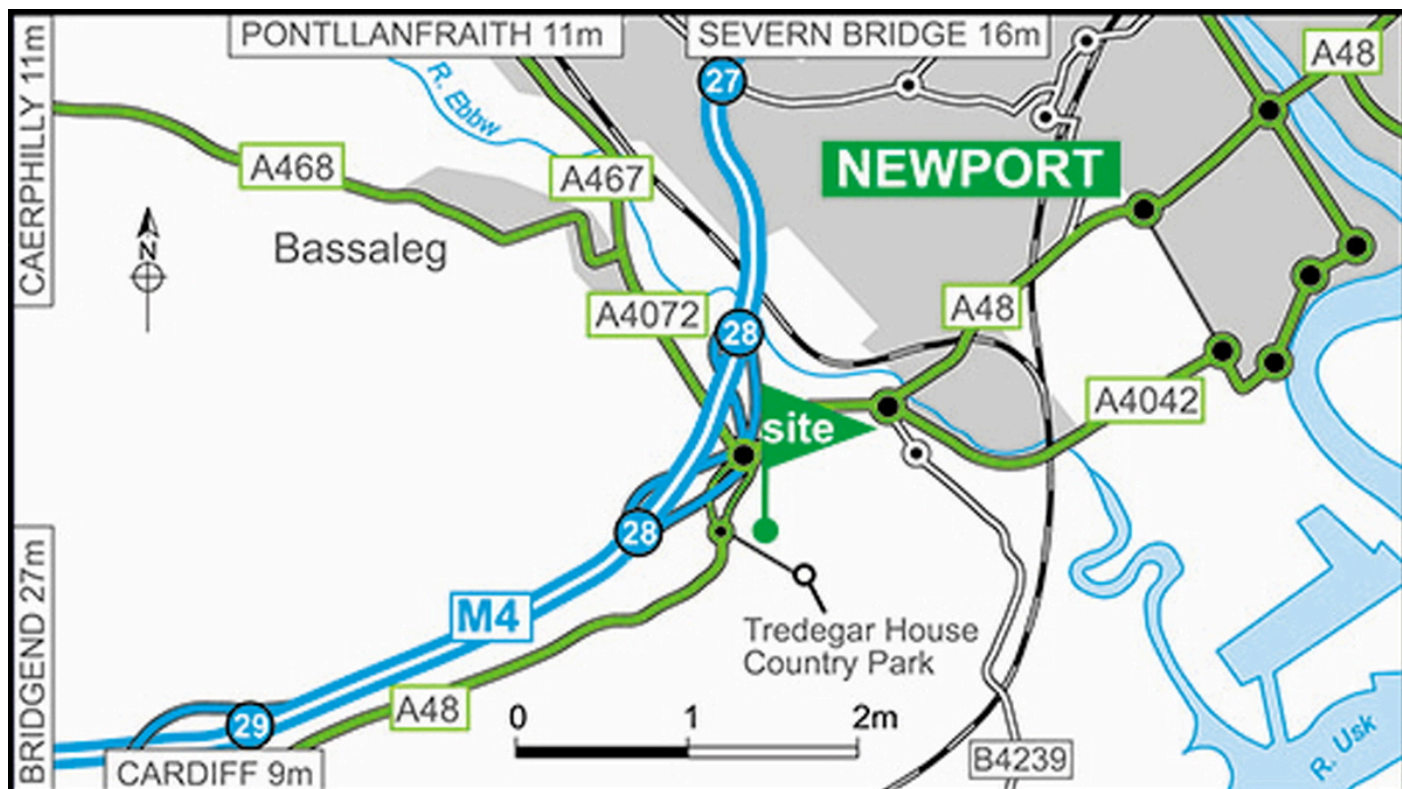

Tredegar House Country Park Club Campsite

16.5.2024

For the latest travel information please visit the “map” tab on the site webpage:

<https://www.caravanclub.co.uk/club-sites/wales/newport/tredegar-house-country-park-club-campsite/>

Directions

- Leave M4 at junction 28 (if approaching from East do not use inside lane signposted Newport).
- At roundabout turn onto A48 (signposted Tredegar House).
- In about 0.25 miles at traffic lights turn left.
- At next roundabout turn left into Tredegar House grounds.
- Follow Club Site signs to the site entrance. Due to proximity of M4, some background noise may be experienced.

Location information

Postcode: NP10 8TW

GPS: Lat 51.56148 / Lon -3.03341

OS field ref: ST284852

OS map ref: 171

Handbook map ref: F4

Transport links

Bus stop within 1 mile

Buses go to: Newport or Cardiff

Daily public Transport within 1 mile

Nearest park and ride: Cardiff city centre

Nearest train station: Pye Corner

Shop within 1 mile

Train station within 5 miles

Car hire

[Car hire available](#)