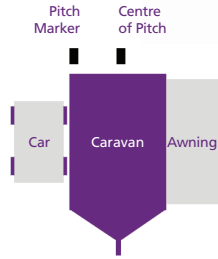

Coniston Park Coppice Caravan Club Site

Please park with offside of caravan or motorhome to the numbered side of the pitch marker. If you wish to park a different way round please check with the warden.

Site Map Key

- * Assembly Point
- AW Assistant Warden
- CP Car Parking
- LNA Late Night Arrivals
- MVWP Motor Van Waste Point
- PA Play Area
- SP Service Point

Pitch Guide

Pitch type	Peg colour	Pitch numbers
Standard with awning	White	1 – 4, 6 – 8, 10, 13, 14, 26 – 30, 32, 34 – 55, 57, 58, 62 – 75, 80, 90, 92 – 98, 100 – 102, 104 – 126, 128 – 138, 140 – 143, 145, 146, 148 – 153, 155, 157 – 197, 200 – 211, 214 – 233, 235 – 256
Standard without awning	Blue	5, 9, 11, 12, 25, 31, 33, 56, 59 – 61, 76 – 79, 91, 99, 103, 127, 139, 144, 147, 154, 156, 198, 199, 212, 213, 234, 257 – 262
Tent	Yellow	15 - 24